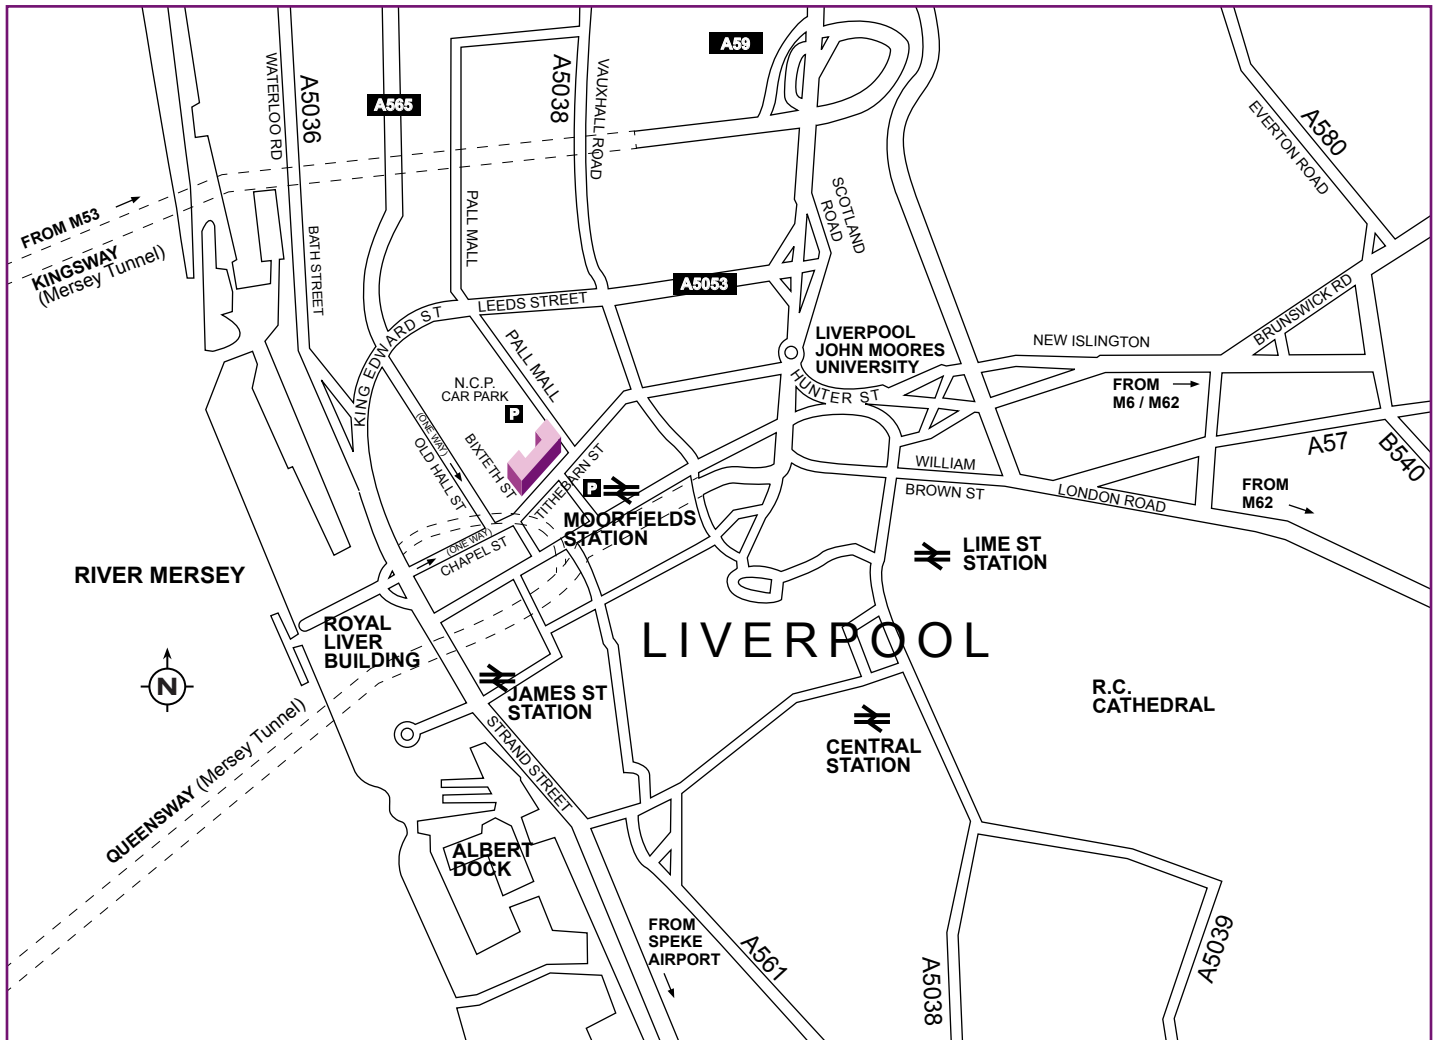

Station House, Mercury Court, Tithebarn Street, L2 2QP
 Tel: 0151 237 2020 . Fax: 0151 237 4000 . www.2020liverpool.co.uk . enquiries@2020liverpool.co.uk

DIRECTIONS

BY CAR

- From M1, M6, M62 follow signs for the City Centre, following A5047, New Islington, and Scotland Road. Past Liverpool John Moores University on your right, turn left at traffic lights onto Leeds Street, then left onto Pall Mall.
- From Wirral, take the Birkenhead (Queensway) Tunnel, at the end turn left, then immediately left again onto Dale Street. Take the right hand lane and turn right into Hatton Garden, then left onto Tithebarn Street and right at traffic lights onto Pall Mall.
There is an NCP car park on Pall Mall.

BY TRAIN

- From Lime Street station, take a taxi to Mercury Court.
- From Moorfields Station exit via Moorfields, turn right heading towards Tithebarn St. Straight ahead you'll find the Mercury Court building.